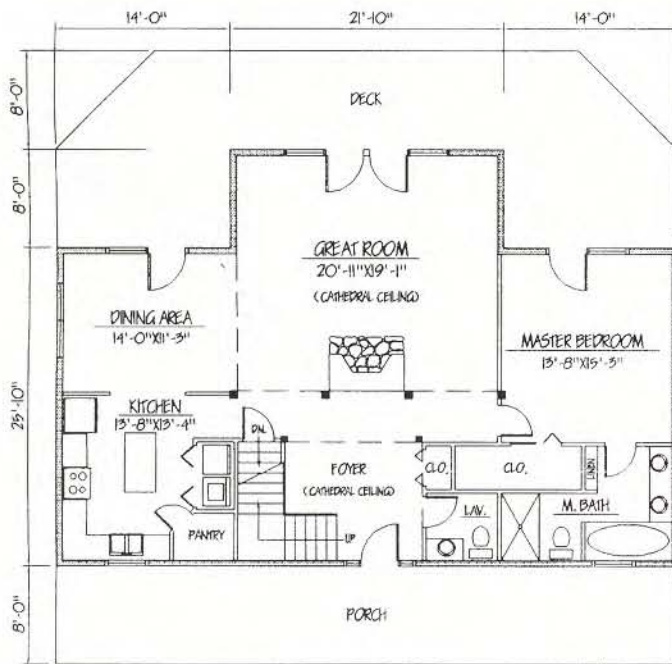

WESTPORT

2060 sq.ft.

FIRST FLOOR PLAN

© 1999 Honest Abe Log Homes

SECOND FLOOR PLAN