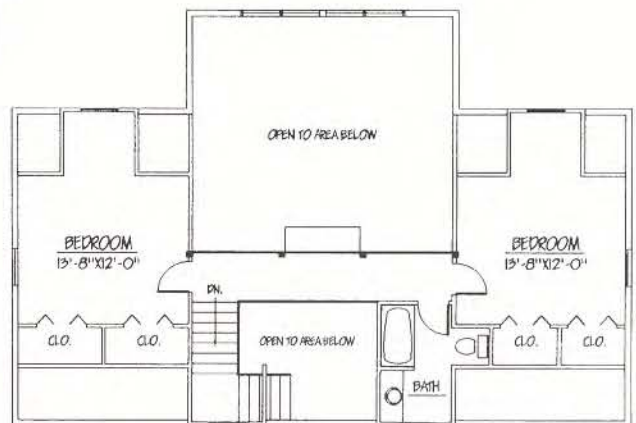

WESTPORT

2060 sq.ft.

FIRST FLOOR PLAN

© 1999 Honest Abe Log Homes

SECOND FLOOR PLAN