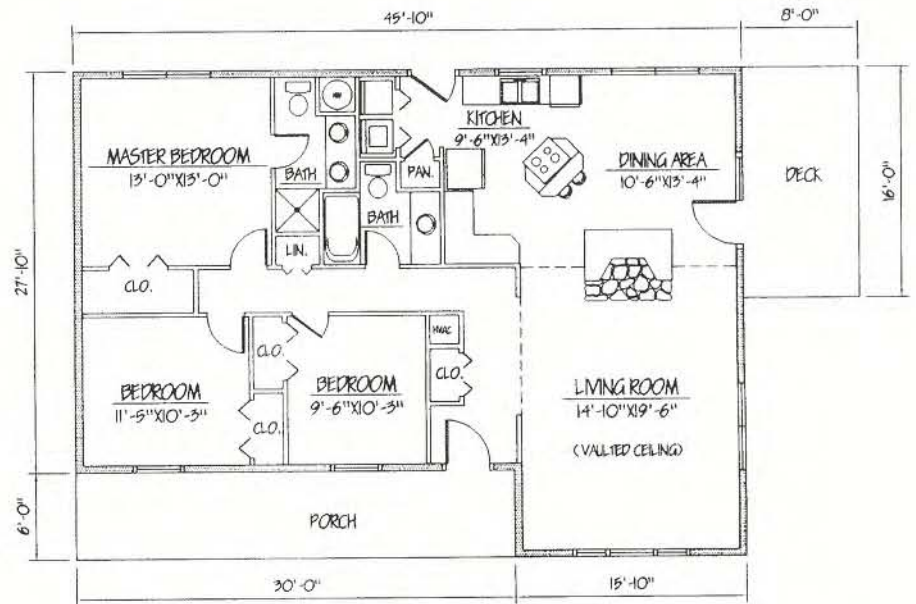

SUNDANCE

1384 sq.ft.

© 1999 Honest Abe Log Homes

R/ TR	M/ TR
	S/ TR

ROOF CODE

(OPTION WITH BASEMENT)