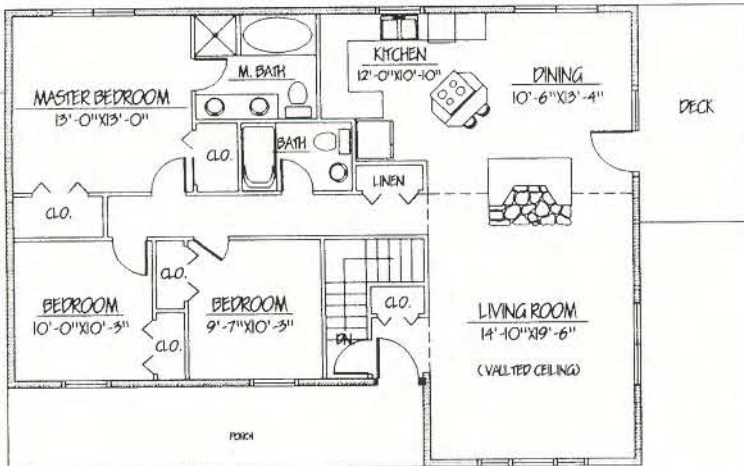

SUNDANCE

1384 sq.ft.

© 1999 Honest Abe Log Homes

R/ TR	M/ TR
	S/ TR

ROOF CODE

(OPTION WITH BASEMENT)