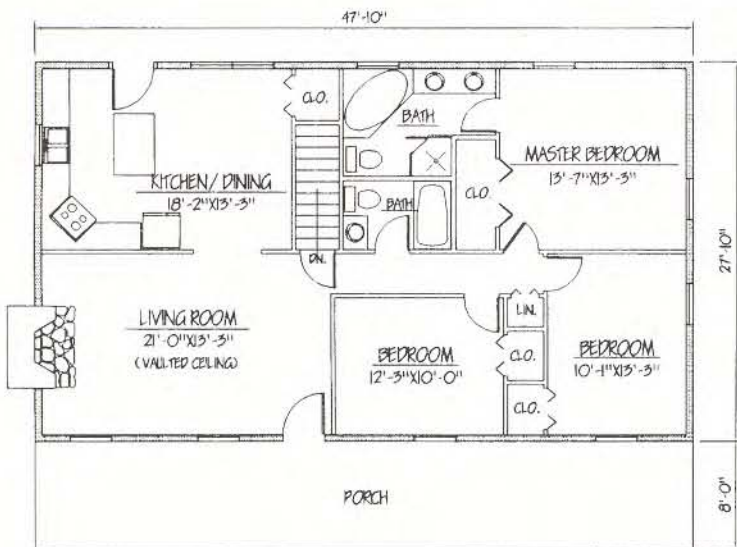

RALEIGH

1344 sq.ft.

© 1999 Honest Abe Log Homes

WITH OPTIONAL BASEMENT