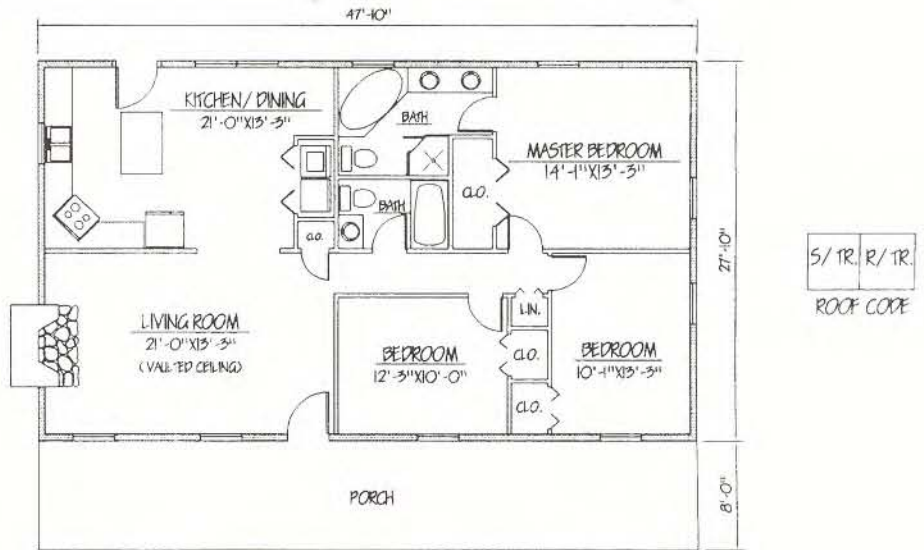

RALEIGH

1344 sq.ft.

© 1999 Honest Abe Log Homes

WITH OPTIONAL BASEMENT