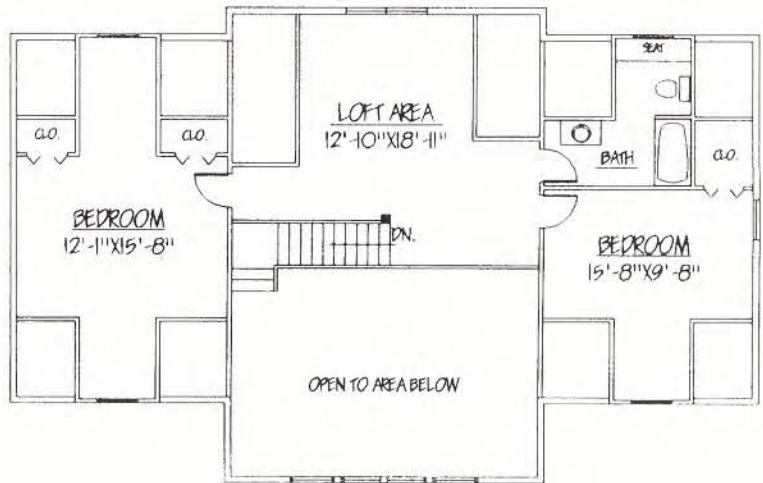

NORTHWOOD

2487 sq.ft.

FIRST FLOOR PLAN

© 1999 Honest Abe Log Homes

SECOND FLOOR PLAN