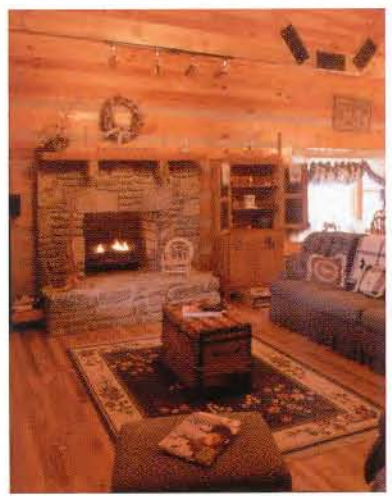

# NAVAJO

1810 sq.ft.

FIRST FLOOR PLAN

© 1999 Honest Abe Log Homes

SECOND FLOOR PLAN