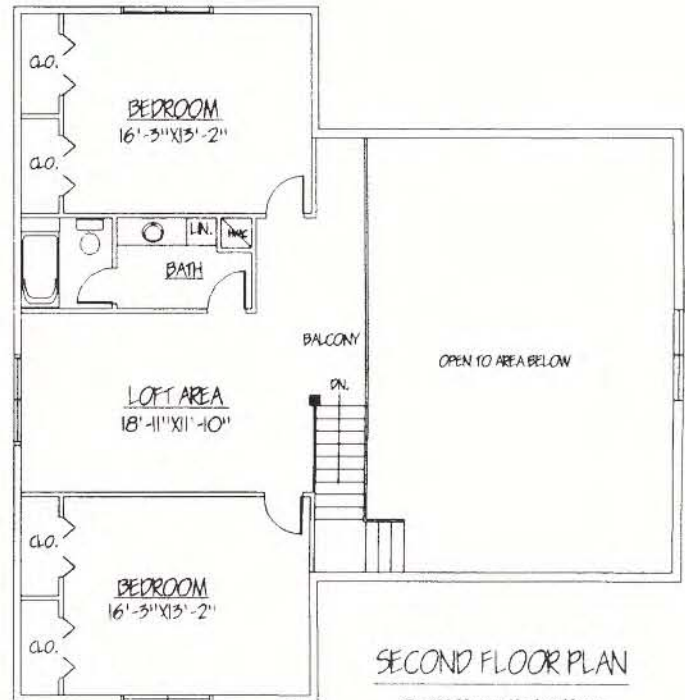

# MAPLE HILL

2614 sq.ft.

ROOF CODE

FIRST FLOOR PLAN

SECOND FLOOR PLAN

© 1999 Honest Abe Log Homes