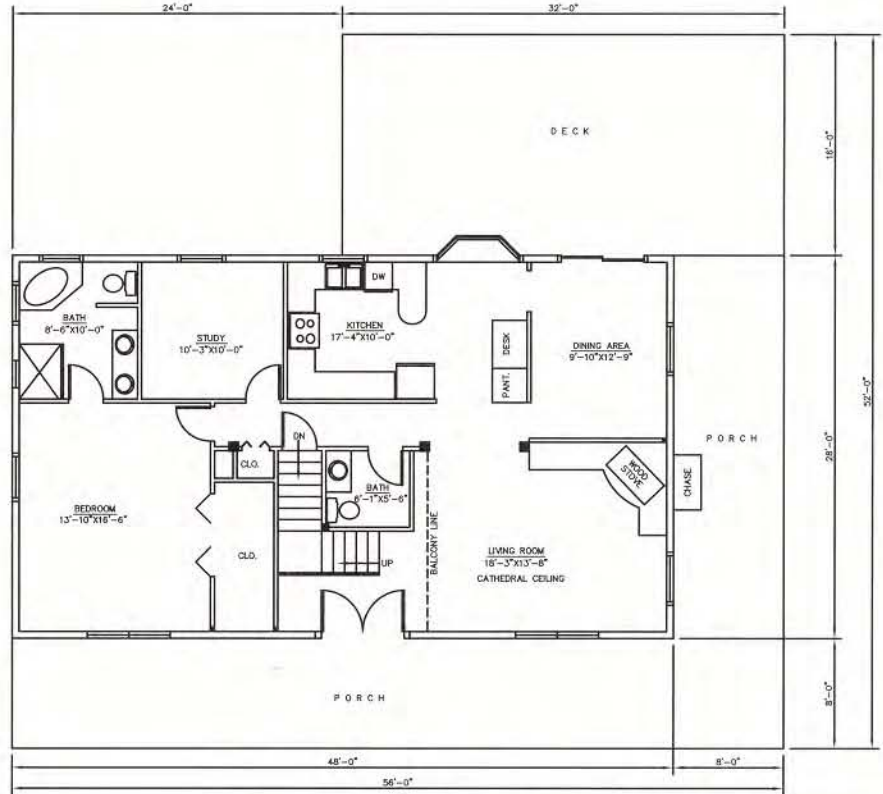

LIVINGSTON

2298 sq.ft.

SECOND FLOOR PLAN

FIRST FLOOR PLAN

© 2004 Honest Abe Log Homes