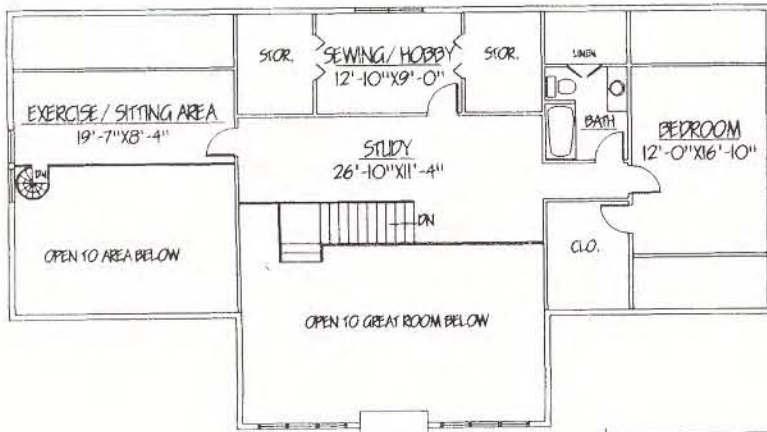

# KINGSTON

3261 sq.ft.

SECOND FLOOR PLAN

© 1999 Honest Abe Log Homes

H.T.  
ROOF CODE

FIRST FLOOR PLAN