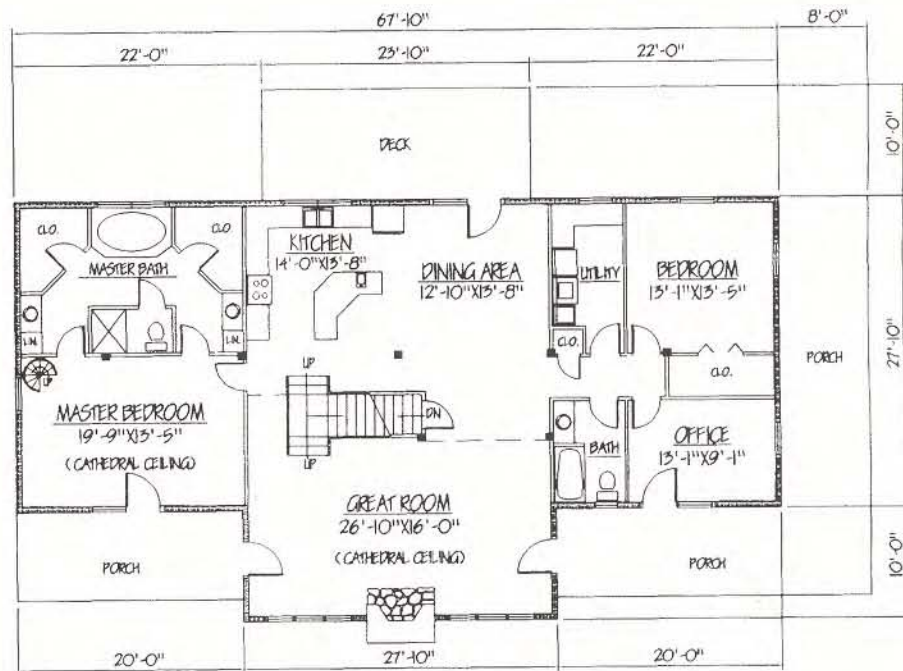

# KINGSTON

3261 sq.ft.

SECOND FLOOR PLAN

© 1999 Honest Abe Log Homes

H.T.  
ROOF CODE

FIRST FLOOR PLAN