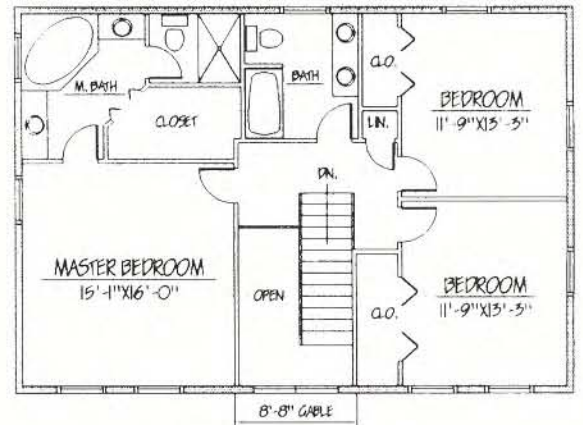

HEARTLAND

2240 sq.ft. • Garage 632 sq.ft.

SECOND FLOOR PLAN

© 1999 Honest Abe Log Homes