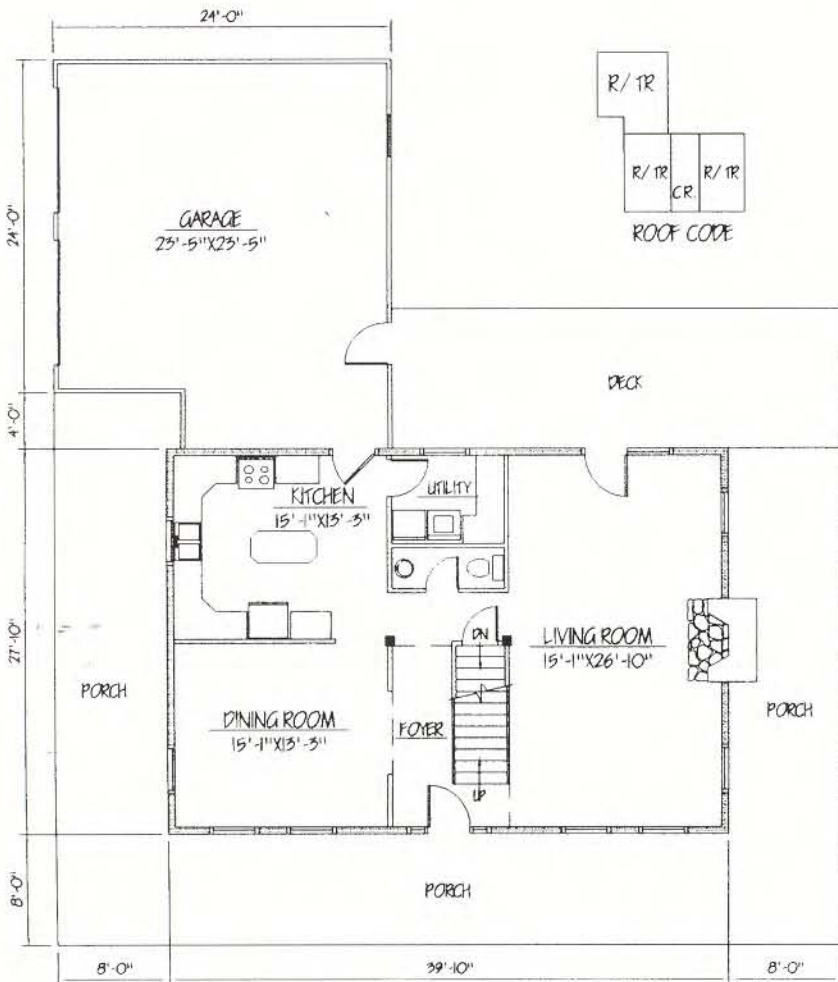

HEARTLAND

2240 sq.ft. • Garage 632 sq.ft.

SECOND FLOOR PLAN

© 1999 Honest Abe Log Homes