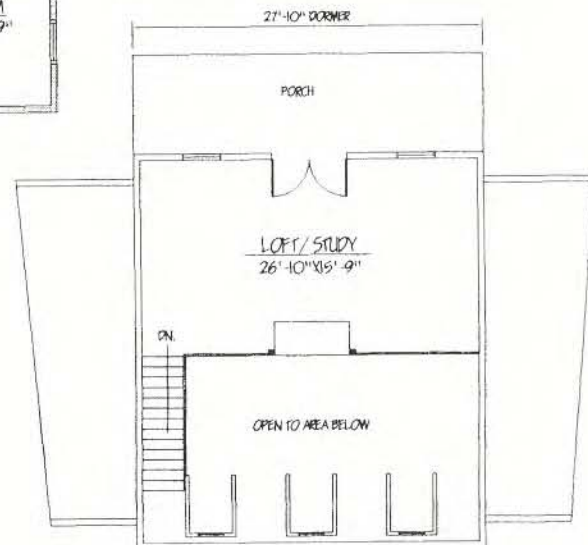

GATLINBURG

2464 sq.ft.

FIRST FLOOR PLAN

© 1999 Honest Abe Log Homes

SECOND FLOOR PLAN

ROOF CODE