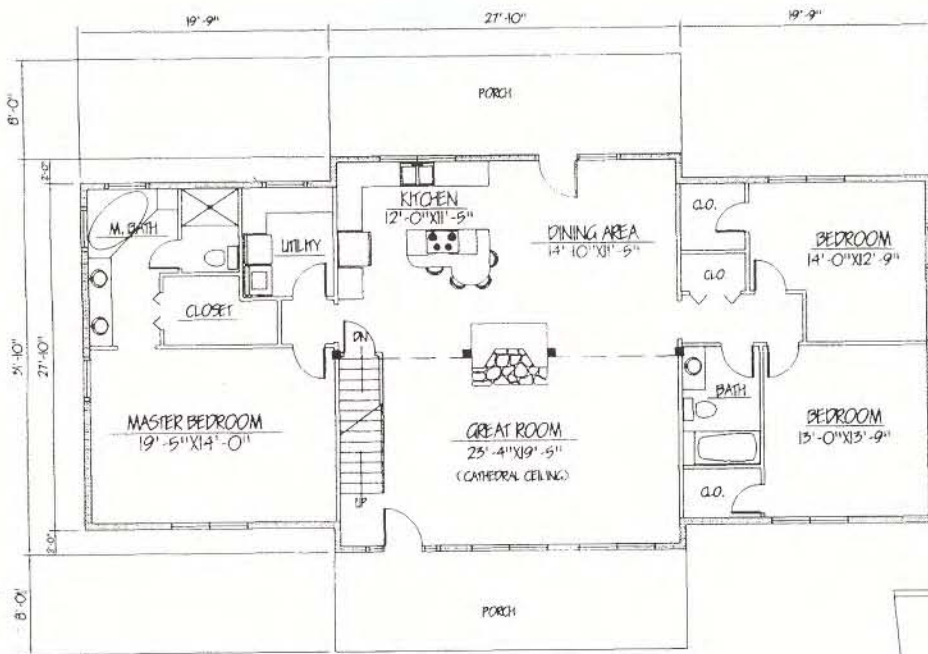

GATLINBURG

2464 sq.ft.

FIRST FLOOR PLAN

© 1999 Honest Abe Log Homes

SECOND FLOOR PLAN

ROOF CODE