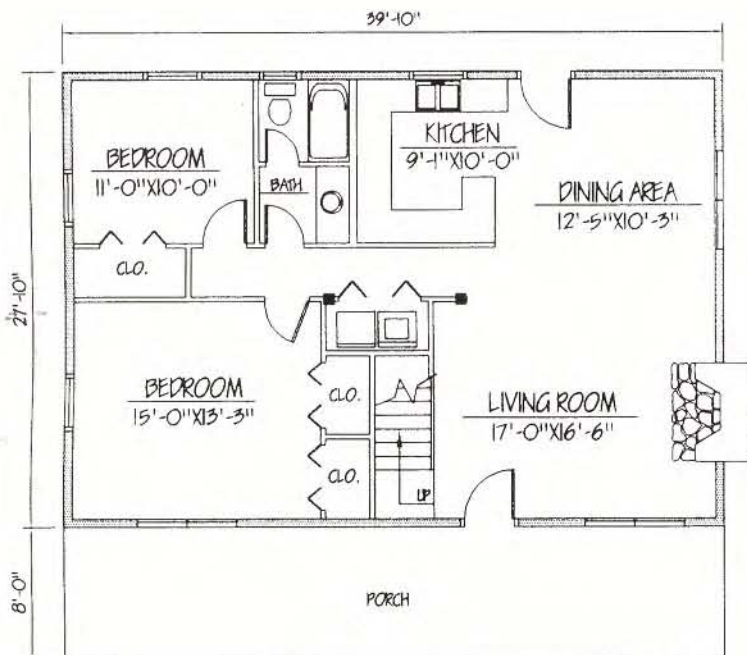

# DARLINGTON

1892 sq.ft. (B-1724 sq.ft. • Garage 576 sq.ft.)

FIRST FLOOR PLAN

SECOND FLOOR PLAN

© 1999 Honest Abe Log Homes

C.R.  
ROOF CODE