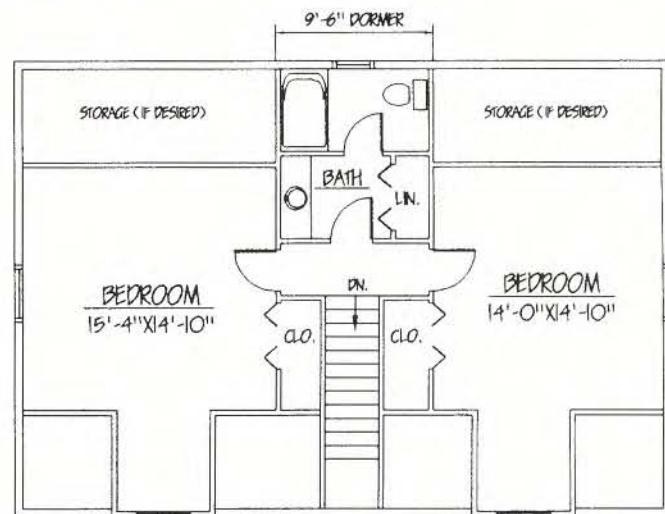

# DARLINGTON

1892 sq.ft. (B-1724 sq.ft. • Garage 576 sq.ft.)

FIRST FLOOR PLAN

SECOND FLOOR PLAN

© 1999 Honest Abe Log Homes

C.R.  
ROOF CODE