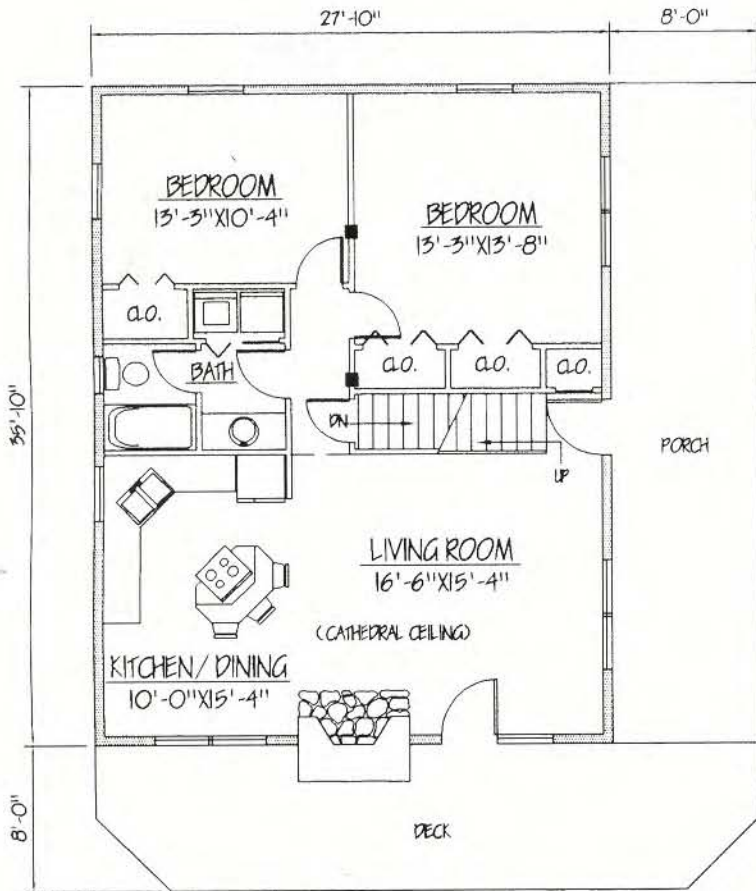

DAKOTA

1298 sq.ft.

H.T.
ROOF CODE

FIRST FLOOR PLAN

SECOND FLOOR PLAN

© 1999 Honest Abe Log Homes