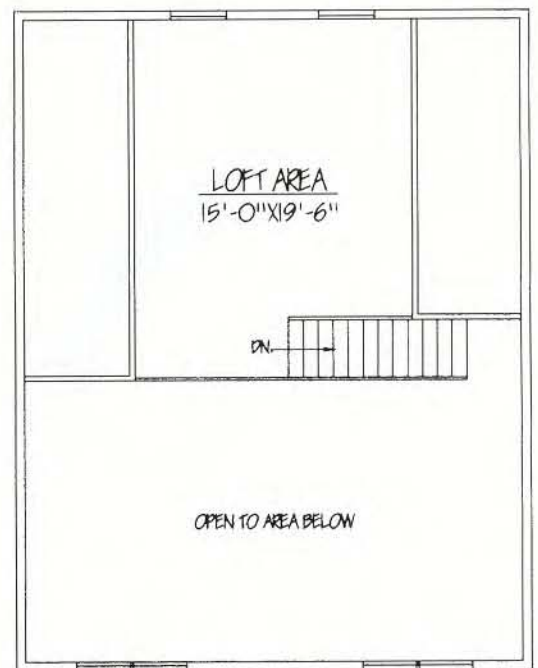

DAKOTA

1298 sq.ft.

H.T.
ROOF CODE

FIRST FLOOR PLAN

SECOND FLOOR PLAN

© 1999 Honest Abe Log Homes