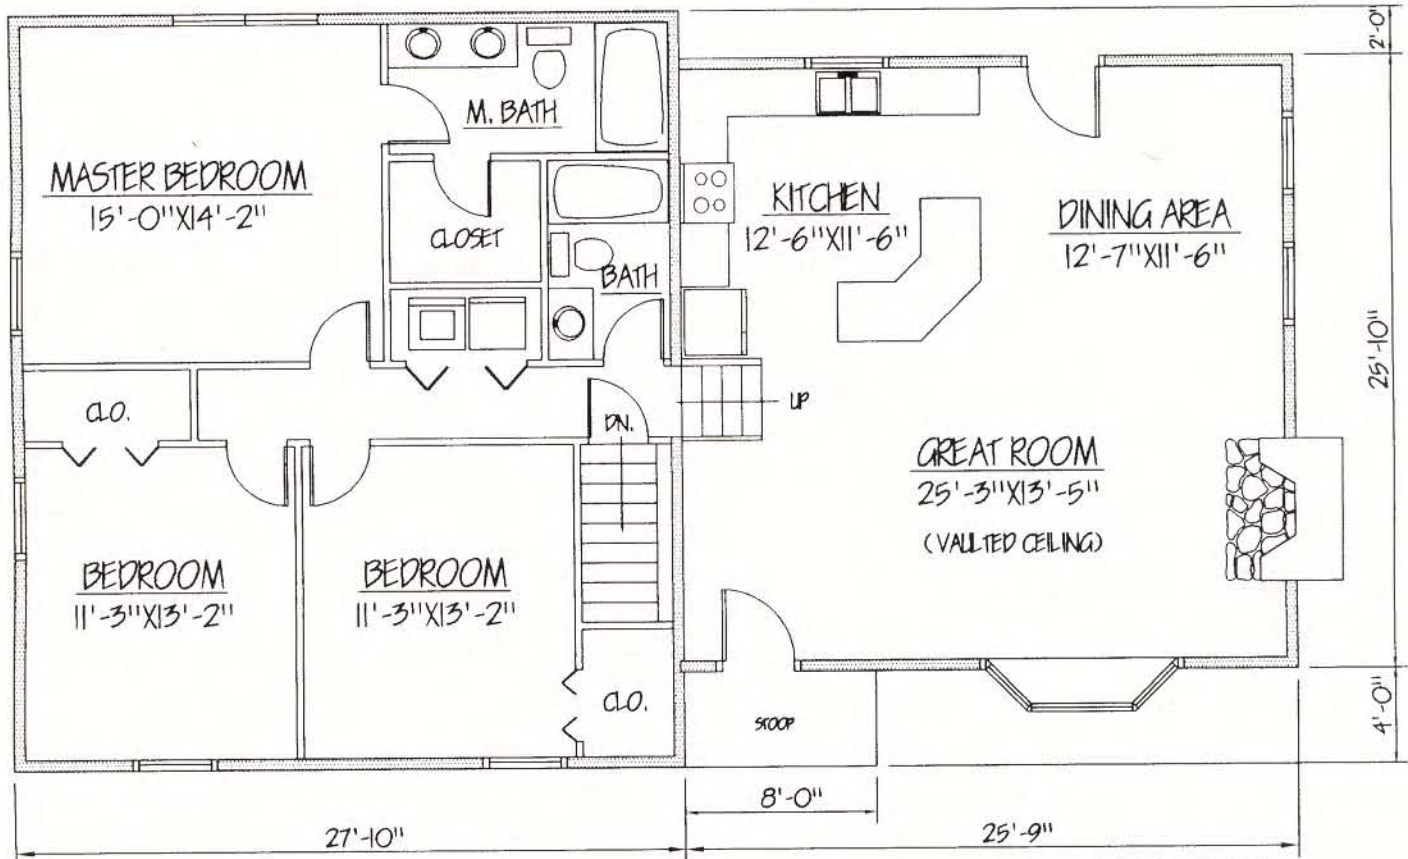

# CHEROKEE

1572 sq.ft.

ROOF CODE

© 1999 Honest Abe Log Homes