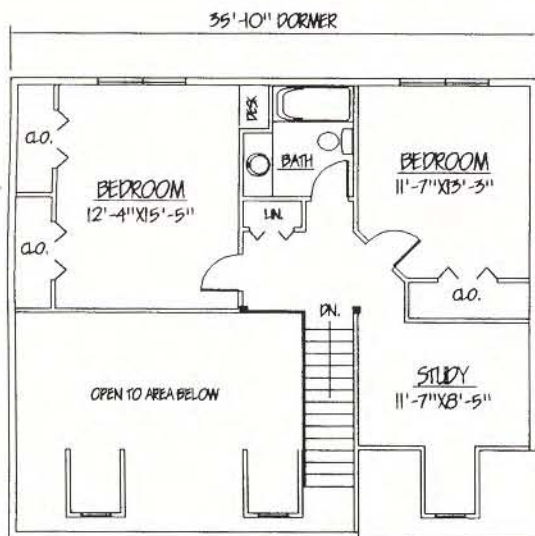

CEDARCREST

1836 sq.ft. • Garage 480 sq.ft.

FIRST FLOOR PLAN

© 1999 Honest Abe Log Homes

SECOND FLOOR PLAN

R/TR H.T.
ROOF CODE