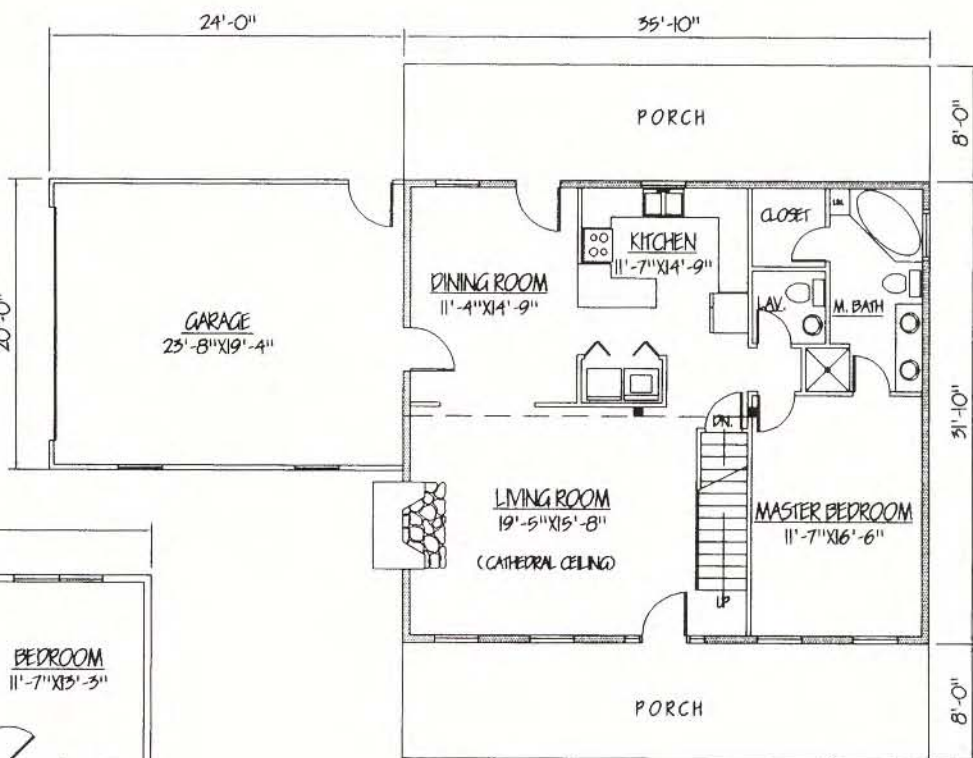

CEDARCREST

1836 sq.ft. • Garage 480 sq.ft.

FIRST FLOOR PLAN

© 1999 Honest Abe Log Homes

SECOND FLOOR PLAN

R/TR H.T.
ROOF CODE