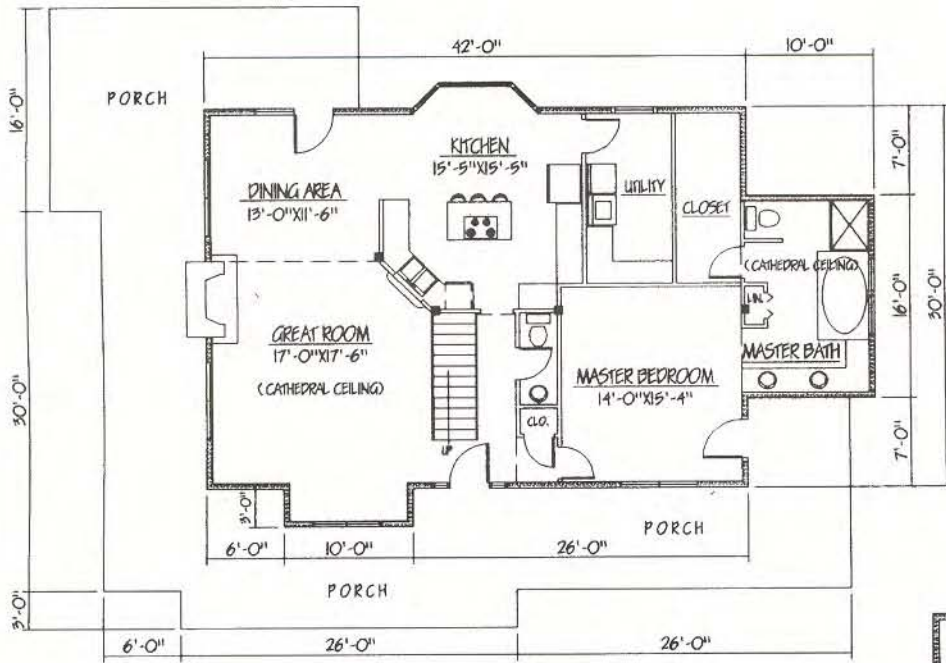

CASTLEWOOD

2348 sq.ft.

FIRST FLOOR PLAN

© 1999 Honest Abe Log Homes

SECOND FLOOR PLAN