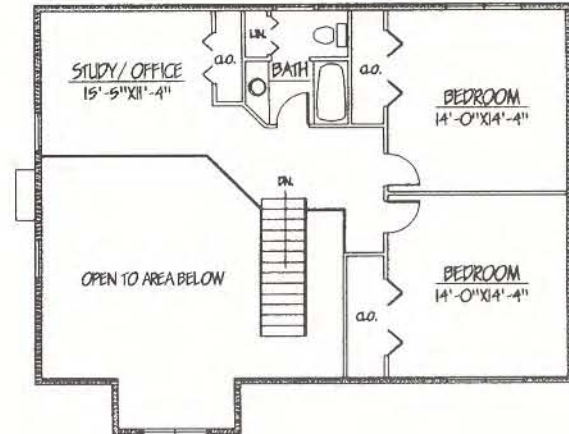

CASTLEWOOD

2348 sq.ft.

FIRST FLOOR PLAN

© 1999 Honest Abe Log Homes

SECOND FLOOR PLAN