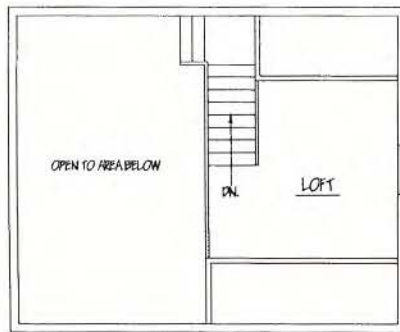

MONTICELLO

624 sq.ft.

FIRST FLOOR PLAN

© 1999 Honest Abe Log Homes

H.T.
ROOF CODE

SECOND FLOOR PLAN

MOUNTAINEER

576 sq.ft.