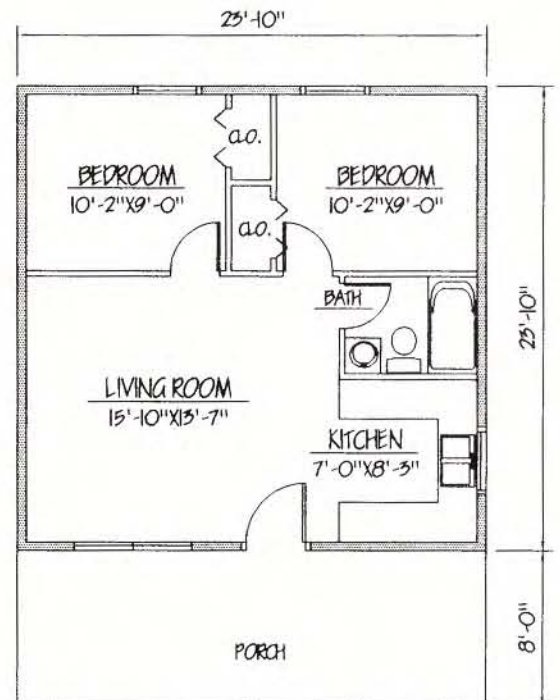

MONTICELLO

624 sq.ft.

FIRST FLOOR PLAN

© 1999 Honest Abe Log Homes

H.T.
ROOF CODE

SECOND FLOOR PLAN

MOUNTAINEER

576 sq.ft.

R/ TR.
ROOF CODE

© 1999 Honest Abe Log Homes