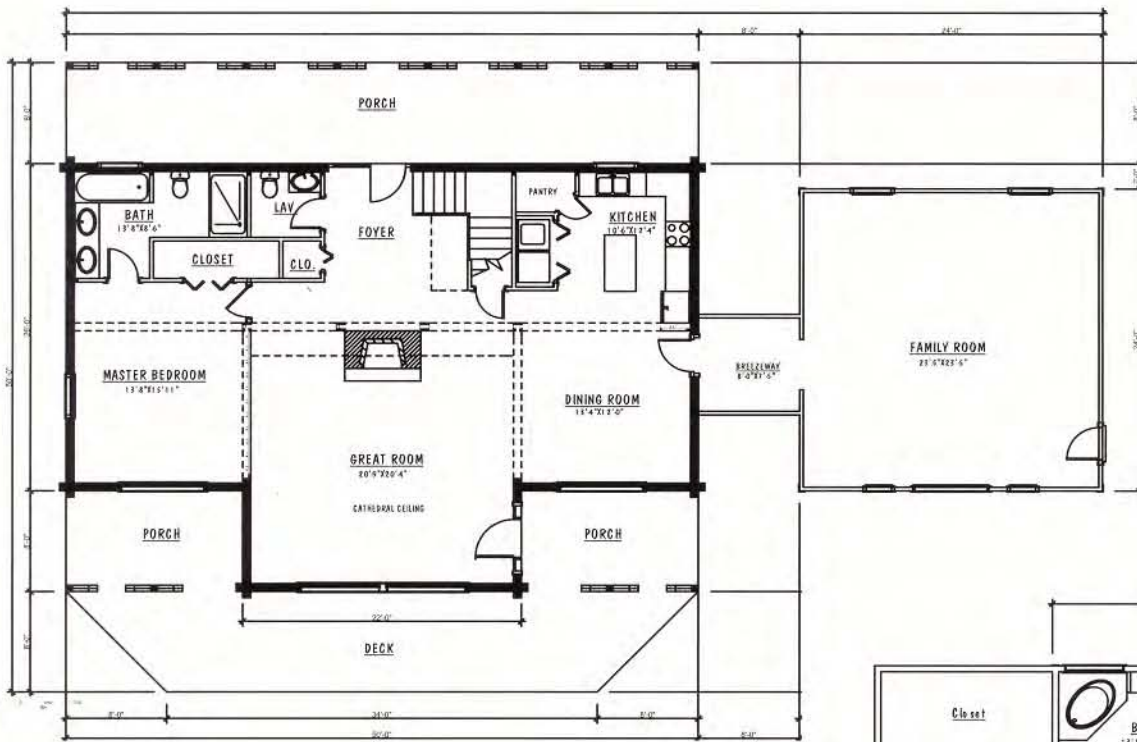

# BELLEWOOD

3108 sq.ft.

© 2004 Honest Abe Log Homes

SECOND FLOOR PLAN