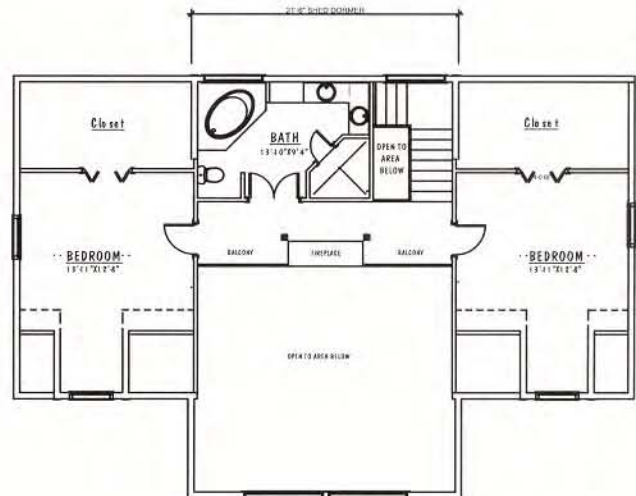

# BELLEWOOD

3108 sq.ft.

© 2004 Honest Abe Log Homes

SECOND FLOOR PLAN