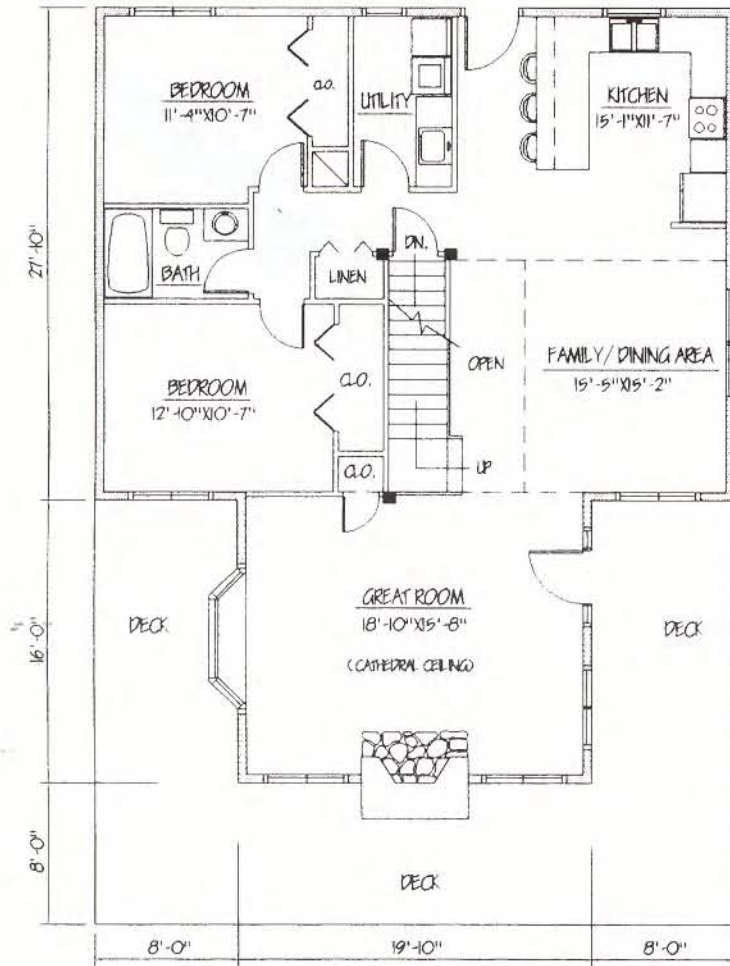

# ASPEN

2152 sq.ft.

FIRST FLOOR PLAN

SECOND FLOOR PLAN

© 1999 Honest Abe Log Homes