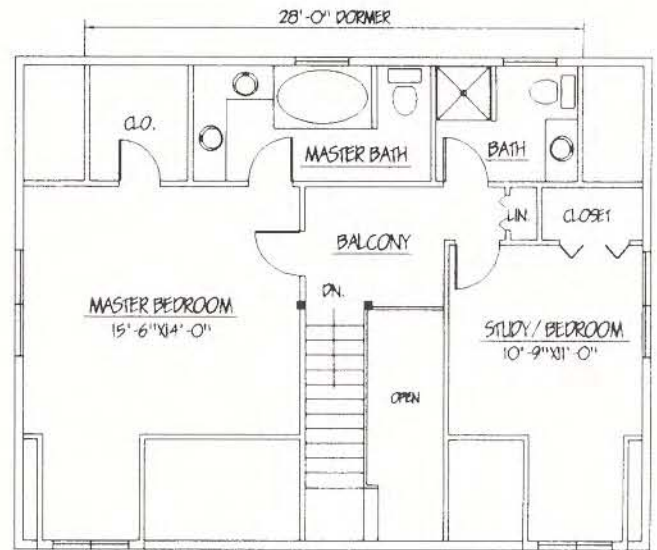

# ASPEN

2152 sq.ft.

FIRST FLOOR PLAN

SECOND FLOOR PLAN

© 1999 Honest Abe Log Homes