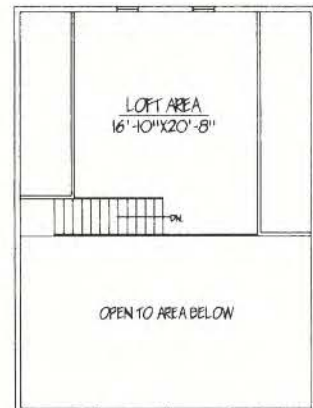

# ALGOOD

1232 sq.ft. (B-1404 sq.ft.)

FIRST FLOOR PLAN 892  
50. FT.

SECOND FLOOR PLAN 892  
50. FT.

H.T.  
ROOF CODE

FIRST FLOOR PLAN 1064  
LAYOUT OPTION 'B'  
50. FT.

SECOND FLOOR PLAN 1064  
LAYOUT OPTION 'B'  
50. FT.