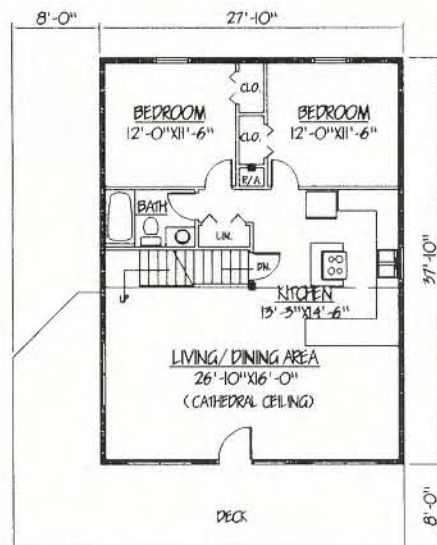

# ALGOOD

1232 sq.ft. (B-1404 sq.ft.)

FIRST FLOOR PLAN 892  
50. FT.

SECOND FLOOR PLAN 892  
50. FT.

H.T.  
ROOF CODE

FIRST FLOOR PLAN 1064  
LAYOUT OPTION 'B'  
50. FT.

SECOND FLOOR PLAN 1064  
LAYOUT OPTION 'B'  
50. FT.